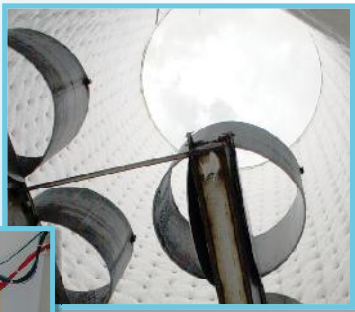

AVAILABLE SERVICES

- Equipment Startup and Operator training
- Certified instrument and flowmeter calibration
- Preventative maintenance programs
- Software updates and reconfigurations
- Control Panel and PLC upgrades and troubleshooting
- Replacements and Upgrades to enclosed flare burners and candle stick flare tips
- Replacement and upgrades to igniters and igniter systems
- Replacement of flame detectors
- Check Valve and flame arrestor repair and replacements